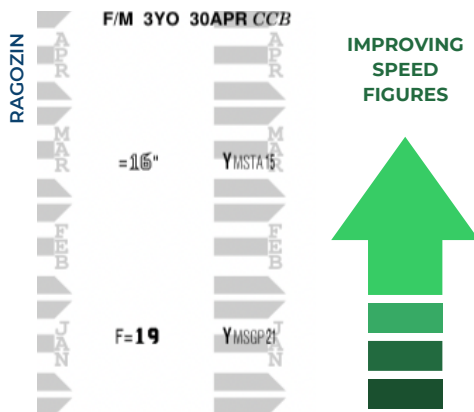

BACK ON THE WORKTAB SINCE LAST RACE

| Days Since | Date | Trk | Dist | Surf | Time | Type | Rank | FP/Bull |
|------------|----------|-----|------|------|-------|------|---------|---------|
| 7 < | 19Apr 24 | PAY | 4 f | ft | 50.20 | B | 8 / 11 | |
| 7 < | 12Apr 24 | PAY | 4 f | ft | 50.20 | B | 14 / 19 | |
| 7 < | 05Apr 24 | PAY | 4 f | ft | 50.40 | B | 19 / 29 | |
| 14 < | 29Mar 24 | PAY | 4 f | ft | 50.00 | B | 18 / 40 | |
| 7 < | 15Mar 24 | TAM | 8 f | ① fm | | | | 32 |

OUR FINEST HOUR (FR)

Churchill (IRE) - Just Sherry (IRE)

HIP 32

Selling Friday, April 26th

SPEED FIGURES

OUR FINEST HOUR (FR) has **improved on figs (DRF PPs, Ragozin, Thoro-Graph) in each of her 3 lifetime st in each of her 3 lifetime starts** and looks poised to turn in another strong effort in her next start. Her 3-year-old figures on Ragozin are shown below.

LOOKING AHEAD

There are a number of future possible starts for this **lightly raced 3-year-old filly** and she looks like a prime candidate to add to your stable as **turf racing opens up in a number of different circuits across the country.**

| POSSIBLE NEXT STARTS | | | | |
|----------------------|-----|-----------|-------------|----------|
| May-4 | IND | MSW (3yo) | 1 M, T | \$43,520 |
| May-11 | MTH | MSW | 1 1/16 M, T | \$47,500 |
| May-12 | PIM | MSW | 1 1/16 M, T | \$47,000 |
| May-14 | IND | MSW | 1 M, T | \$43,520 |
| May-18 | BAQ | MSW | 1 1/16 M, T | \$90,000 |
| May-22 | DEL | MSW | 1 1/16 M, T | \$40,000 |
| Jun-1 | MTH | MSW | 1 1/16 M, T | \$47,500 |
| Jun-5 | DEL | MSW | 1 M, T | \$40,000 |
| Jun-22 | DEL | MSW | 1 1/8 M, T | \$40,000 |