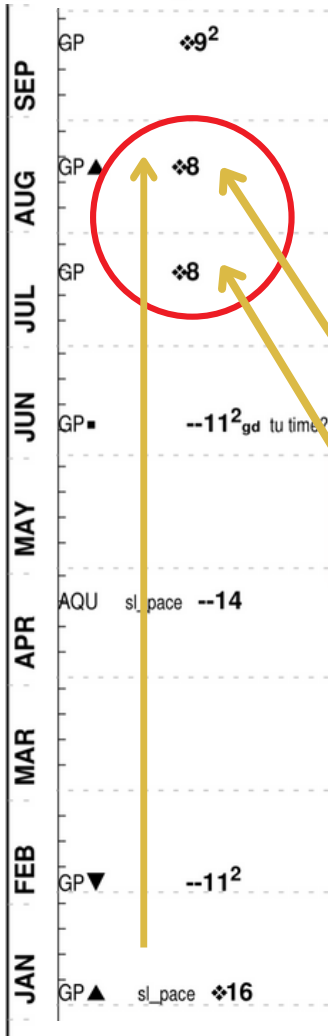

The Tropical Park Oaks at Gulfstream and the Pago Hop at Fair Grounds are two races which are **restricted to 3yo fillies to take advantage of before the year is out**. As she is proven on the all-weather, there are several stakes races at Turfway Park to start her 4-year-old campaign with.

DATE	TRACK	RACE	AGE	PURSE	DIST/SURF.
Dec-26	GP	Tropical Park Oaks	3yo	$100,000	8.5F, T
Dec-31	FG	Pago Hop Stakes	3yo	$100,000	8F, T
Jan-14	TP	Likely Exchange	4yo+	$125,000	8F, AW
Feb-25	TP	Wintergreen	4yo+	$125,000	8F, AW

MISS YOU ELLA 3-YEAR-OLD

Bipartisanship won the Tropical Park Oaks at Gulfstream Park last winter with a **7 3/4 Thoro-Graph**, which puts MISS YOU ELLA squarely in contention in that race after **pairing 8's on Thoro-Graph two and three races back**.

2nd beaten a nose in Gulfstream Park N1X
2nd beaten a length in Miss Gracie Stakes