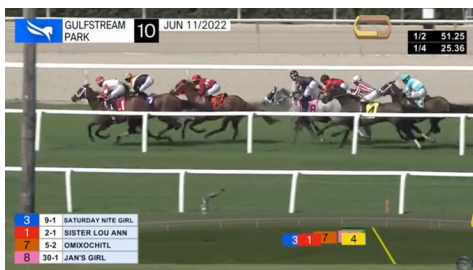

Miss You Ella wins a 9/24 allowance at Gulfstream

RACE REPLAYS

CLICK TO WATCH
CELLARS SHIRAZ
RACE
REPLAY

CLICK TO WATCH
SEPTEMBER 24
ALLOWANCE
REPLAY

CLICK TO WATCH
MARTHA
WASHINGTON
REPLAY

CLICK TO WATCH
G3 SWEETEST
CHANT RACE
REPLAY

3/8s pole of the Martha Washington Stakes

Finish of the Martha Washington Stakes

Four races back, MISS YOU ELLA was **2nd beaten just a length in the Miss Grace Stakes** after having to close from **7th place and 7 lengths back off the early leader**. She was 3 1/4 lengths clear of the 3rd place finisher.

Prior to this race, MISS YOU ELLA was **an extremely unlucky 4th in the Martha Washington Stakes** on the turf where she had to **check back to last at the 3/8s pole** behind a very slow pace before **finishing fastest of all** to just miss 2nd and 3rd.