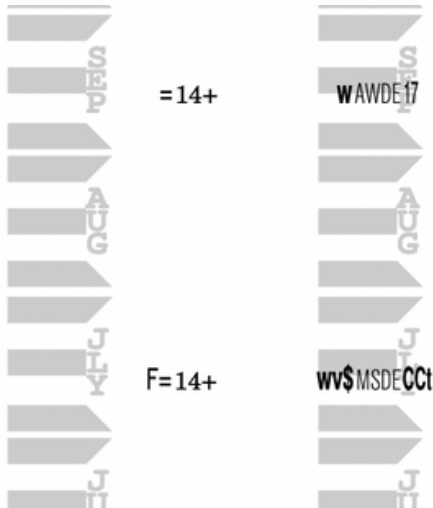

RAGOZIN

THE ELLE TRAIN has paired two 14 3/4's in her only two starts.

LOOKING AHEAD

The Elle Train has made **every step a winning one** and is a **young filly on the improve**. Look to the Mid-Atlantic, New York, Fair Grounds or anywhere with a turf course for her next start. She excels at a sprinting distance so look for races going short on the turf in the next available condition books.