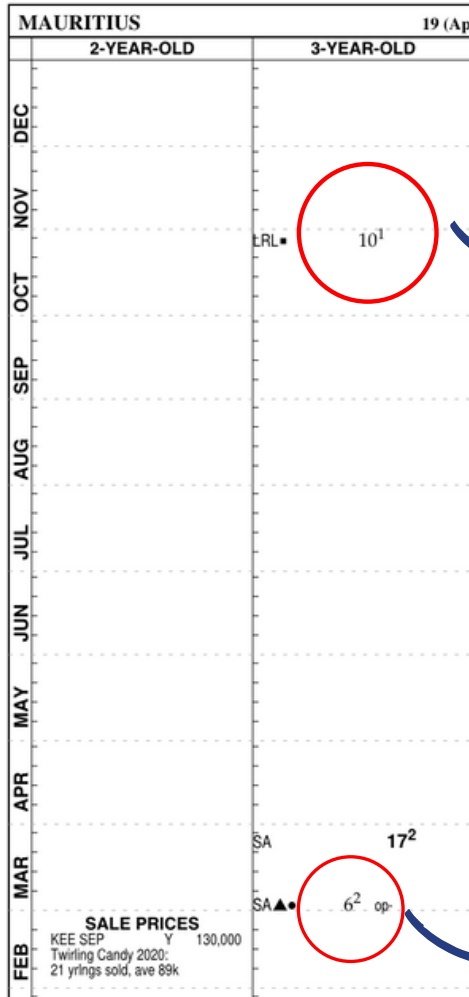

MAURITIUS

Twirling Candy - Special Still

HIP 5119

THOROMANAGER

Race Data					Leader's Pace / Speed				Horse's Pace / Speed				Points of Call					Additional Horse Data								
Date	# Trk	Dist	Surf	Conditions of Race	$ Val	St	2F	4F	Spd	Fin Time	2F	4F	LP	Spd	Horse Speed Graph	P	C1	C2	Str	Fin	Jockey	Med Wt	Eq	H Wt	Odds	Comment
30Oct 22	2	LRL	6.0	ft 3 MSW	52k	7	104	82	66	1:12.88	104	82	42	66	15	5	11%	12	11%	12%	Russell S	L123 b	1090	*.5		pace 2wd, driving.
New Trainer - Brittany T. Russell Robert E. Masterson, Stone					Owner - SF Racing LLC, Starlight Racing, Madaket Stables LLC.																					
27Mar 22	6	SA	8.0	ft 3+ MSW	67.5k	6	173	136	88	1:37.99	157	128	-28	54	18	5	32	42	410	417%	Cedillo A	L118 b	1088	3.2		3-2wd,inside,faded
05Mar 22	2	SA	6.0	ft 3 MSW	68k	7	137	112	94	1:09.97	129	110	34	75	12	5	31	2%	22%	27%	Prat F	L122 b	1108	4.0		bit slw,3deep/bpd turn

THORO-GRAPH