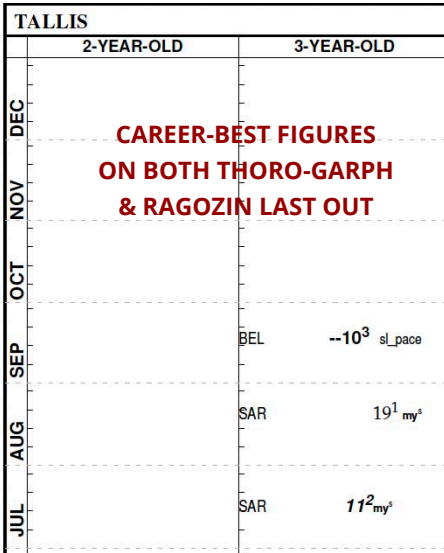

THOROMANAGER

Race Data				Leader's Pace / Speed			Horse's Pace / Speed				Points of Call			Additional Horse Data														
Date	# Trk	Dist	Surf	Conditions of Race	$ Val	St	2F	4F	Spd	Fin Time	2F	4F	LP	Spd	Horse Speed Graph	P	C1	C2	Str	Fin	Jockey	Med	Wt	Eq	H Wt	Odds	Comment	
28Oct 21	6	BEL	8.5	0 ft 3# sAlw 50s Trained by - Todd A. Pletcher Owner - Siena Farm LLC	55k	8	111	125	90	1:44.38																		Scratched - Off Turf
19Sep 21	10	BEL	8.5	0 fm 3# Mdl 40	45k	12	11	40	78	1:42.92	1	37	136	78	12i	10	31%	31	1%	11%	Velazquez J	L120				*2.8	outside,3-4w/lead3/16	
22Aug 21	10	SAR	7.0	0 my 3# Mdl 40	50k	8	149	129	85	1:24.94	148	129	1	65	15*	2	3nk	1nd	44	49%	Velazquez J	L118				3.8	vied 2p w/ trio, w/ind	
18Jul 21	2	SAR	9.0	0 my 3# Mdl 75	60k	9	140	112	97	1:50.00	132	108	24	73	13*	3	21	21	57	414	Saez L	L118				5.9	2-3path turns, tired	
29Apr 21	5	CD	9.0	0 sy 3# MSW	110k	5	83	75	81	1:52.18																	Scratched - Off Turf	
20Mar 21	8	GP	8.0	ft 3 MSW	45k	9	131	143	85	1:37.13	102	124	-1	58	12	4	63%	64%	78%	713%	Castellano J	L118				*1.3	no factor inside	
06Feb 21	10	GP	8.0	sy 3 MSW	40k	11	136	156	93	1:36.89	114	146	-4	75	12*	2	52%	42%	23	49%	Ortiz Jr I	L118				*1.3	chased 3wd,empty	

THORO-GARPH & RAGOZIN

RACE SCHEDULE

Date	Track	Race	Purse	Age	Dist/Surf
Dec-12	GP	Alw-N1X	$61,000	3yo+	8f, T
Dec-23	TAM	Alw-N1X	$27,000	3yo+	8f, T
Dec-26	FG	Alw-N1X	$41,000	3yo+	8f, T
Dec-30	TP	Alw-NW2	$64,000	3yo+	8f, T
Jan-30	HOU	Alw-N1X	$37,000	3yo+	8f, T