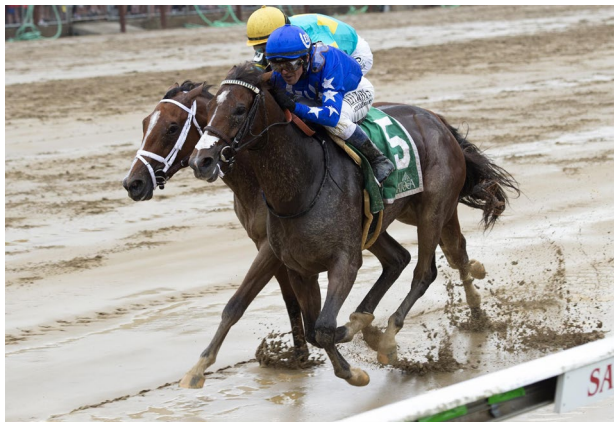

PASSPORT

ELITE
SALES

Comical breaks her maiden on debut by 6 lengths in a "laugher" at Santa Anita.

OVERVIEW

Two-year-old **TDN 'Rising Stars'/Graded Stakes Winning** fillies rarely reach the open market in the **juvenile season** so when COMICAL reaches the sales ring on November 5th, she will represent a **very rare opportunity**. The two-year-old daughter of the **red-hot INTO MISCHIEF** kicked off her career with a **dominant maiden victory** and followed that up with a **Graded stakes success at Saratoga** 🏆. Now multiple G1 placed, COMICAL comes to auction ready to continue her racing career for new owners.

COMICAL

INTO MISCHIEF X KAYCE ACE (TIZNOW)

Selling Tuesday, November 5th

HIP
103
BARN 9

PAST PERFORMANCES

COMICAL is lightly raced but has **accomplished more in her five starts than many horses are able to accomplish in their careers**. Debuting in late May, she broke from the gate with authority, heading straight to the lead before disposing of her rival in mid-stretch and drawing off to an **easy victory by 6 lengths** in what announcer Frank Mirahmadi called a "laugher" ([Replay](#)).

On the back of an impressive maiden victory, she was shipped across country to contest the G3 Schuylerville on opening day of Saratoga. Comical faced challenges to both her inside and outside, but she dug in and held off both of her foes to become a **Graded Stakes winner at Saratoga** ([Replay](#)).

PEDIGREE

By top sire INTO MISCHIEF, Comical is out the TIZNOW mare, Kayce Ace, who is a full sister to both Colonel John and Mr. Hot Stuff. While her pedigree is already strong, with Kayce Ace still in the limelight of her producing years, it has the opportunity to become even stronger as she has a yearling, weanling and is in-foal to world class sire Candy Ride. She has sold her other two foals for \$500,000 a piece.