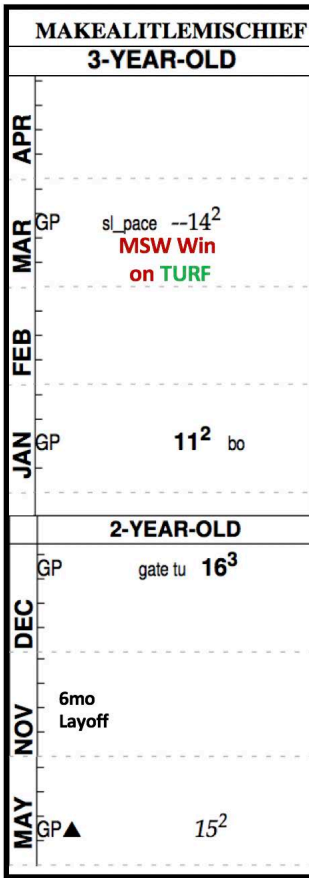

OVERVIEW

- ✓ Last-out MSW winner at Gulfstream
- ✓ Dual Surface: MSW winner on **TURF**, 2x second long on **DIRT**
- ✓ By **INTO MISCHIEF**
- ✓ Alw-N1X eligible

PAST PERFORMANCES

MAKEALITLEMISCHIEF comes into the sale **fresh off of a Maiden Special Weight win** going 7 1/2 furlongs at Gulfstream. This was her **career debut on turf** and her **first time out against older fillies and mares**. While the switch in surfaces helped snag her first career victory, MAKEALITLEMISCHIEF is no slouch on dirt, running 2 seconds in MSW company.

MAKEALITLEMISCHIEF

INTO MISCHIEF X MAKE HASTE, BY TIZNOW

Selling Tuesday, April 9

PEDIGREE NOTES

MAKEALITLEMISCHIEF is the **third foal** out of the 9 year old **TIZNOW** mare, Make Haste. She was a \$125,000 yearling and has a **2 year old half-brother by LOOKIN AT LUCKY** set to hit the track this year and a **yearling half-brother by European Champion, AIR FORCE BLUE**. Being out of such a young mare, this pedigree has a chance to grow over the coming years.