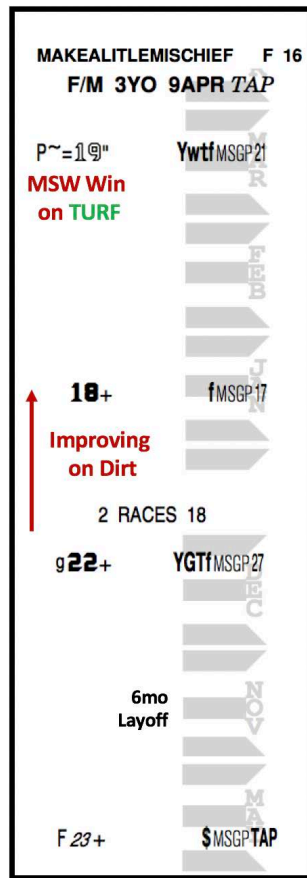

OVERVIEW

- ✓ Last-out MSW winner at Gulfstream
- ✓ Dual Surface: MSW winner on **TURF**, 2x second long on **DIRT**
- ✓ By **INTO MISCHIEF**
- ✓ Alw-N1X eligible

PAST PERFORMANCES

MAKEALITLEMISCHIEF comes into the sale **fresh off of a Maiden Special Weight win** going 7 1/2 furlongs at Gulfstream. This was her **career debut on turf** and her **first time out against older fillies and mares**. While the switch in surfaces helped snag her first career victory, MAKEALITLEMISCHIEF is no slouch on dirt, running 2 seconds in MSW company.

MAKEALITLEMISCHIEF

INTO MISCHIEF X MAKE HASTE, BY TIZNOW

Selling Tuesday, April 9

PEDIGREE NOTES

MAKEALITLEMISCHIEF is the **third foal** out of the 9 year old **TIZNOW** mare, Make Haste. She was a \$125,000 yearling and has a **2 year old half-brother by LOOKIN AT LUCKY** set to hit the track this year and a **yearling half-brother by European Champion, AIR FORCE BLUE**. Being out of such a young mare, this pedigree has a chance to grow over the coming years.