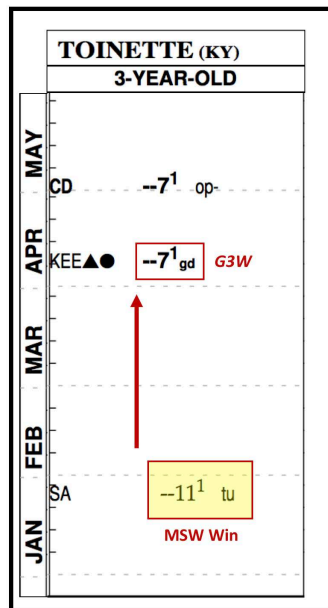

THORO-GRAPH ▶

STRIKE AT DAWN broke her maiden with an **11 Thoro-Graph** which is a **competitive number** for turf fillies just getting their seasons started. For example, **G3W TOINETTE** broke her maiden with an **11 ¼** at 3yo before going on to take the **G3 Edgewood** in May.

◀ RAGOZIN

Mirroring her Thoro-Graph, STRIKE AT DAWN **paired back-to-back efforts on Rag in her first two starts** indicating that she's ready to take the next step forward and improve.

PEDIGREE NOTES

From a family that runs deep with G1 winners, STRIKE AT DAWN is the first foal from the 7yo **Smart Strike-mare** LUCKY NUMBER-a ½-sis to G1W GOT LUCKY. Not only does the family run deep with Black Type, but LUCKY NUMBER has been **set up with the best possible sires to get her broodmare career started** with a 2yo filly by **TAPIT** and a yearling by the late **PIONEEROF THE NILE**.