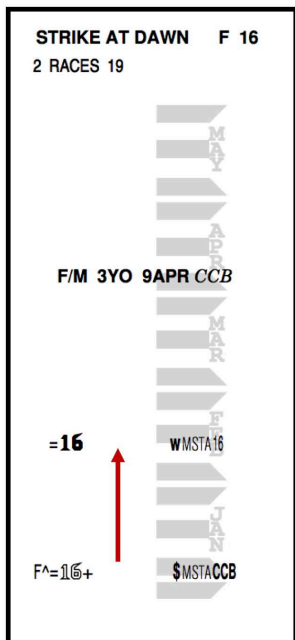

THORO-GRAPH ▶

STRIKE AT DAWN broke her maiden with an **11 Thoro-Graph** which is a **competitive number** for turf fillies just getting their seasons started. For example, **G3W TOINETTE** broke her maiden with an **11 ¼** at 3yo before going on to take the **G3 Edgewood** in May.

◀ RAGOZIN

Mirroring her Thoro-Graph, STRIKE AT DAWN **paired back-to-back efforts on Rag in her first two starts** indicating that she's ready to take the next step forward and improve.

PEDIGREE NOTES

From a family that runs deep with G1 winners, STRIKE AT DAWN is the first foal from the 7yo **Smart Strike-mare** LUCKY NUMBER-a ½-sis to G1W GOT LUCKY. Not only does the family run deep with Black Type, but LUCKY NUMBER has been **set up with the best possible sires to get her broodmare career started** with a 2yo filly by **TAPIT** and a yearling by the late **PIONEEROF THE NILE**.