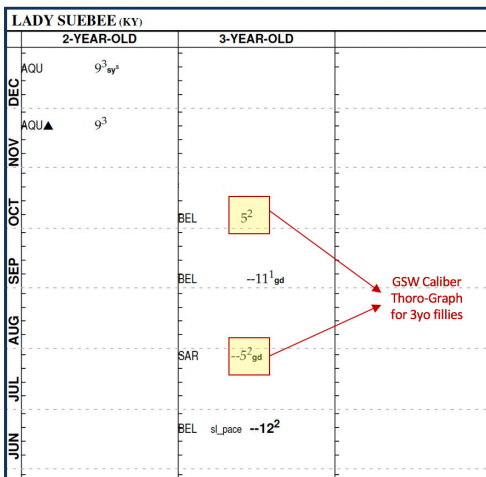

Versatile: LADY SUEBEE **broke her maiden** going 6 ½ furlongs on the dirt in March of her 3-year-old year. She quickly backed up this impressive **4 ½ length victory with a win over Alw-N1X company** in just her next start. When given the opportunity over the turf, Lady Suebee displayed her **dual surface talent** to run a convincing third in the **Coronation Cup over the turf at Saratoga** to earn a career best 83 Beyer. After these solid efforts, LADY SUEBEE returned to the dirt for a dominant win over Alw-N2X company at Belmont.

Stakes Winning Caliber Thoro-Graphs: LADY SUEBEE **paired impressive 5 ½ Thoro-Graphs** in Stakes company on the turf and Alw-N2X company on the dirt which is a **sprint, Stakes winning caliber number** on either surface around the country for 3yo fillies. Without any improvement on her 5 ½ Thoro-Graph, LADY SUEBEE is more than ready to compete in Stakes and Graded Stakes Company.

Fillies and mares who have won Stakes/Graded Stakes with 5 Thoro-Graphs include:

Horse	Date	Result	Grade	Race	Purse	Dist.	TG
SW Pinch Hit	9/23/17	Won		Dogwood S.	$100k	7f	5
G1W Midnight Bisou	1/7/18	Won	G2	Santa Ynez	$200k	7f	5
2xGSW Tequilita	2/4/17	Won	G2	Forward Gal	$200k	7f	6
MGSP Amy's Challenge	1/20/18	Won		Dixie Belle S.	$125k	6f	5
Kelly's Humor	4/8/18	2nd	G3	Beaumont	$150k	7f	5
G1W By The Moon	8/5/18	3rd	G1	Test	$500k	7f	5 ½