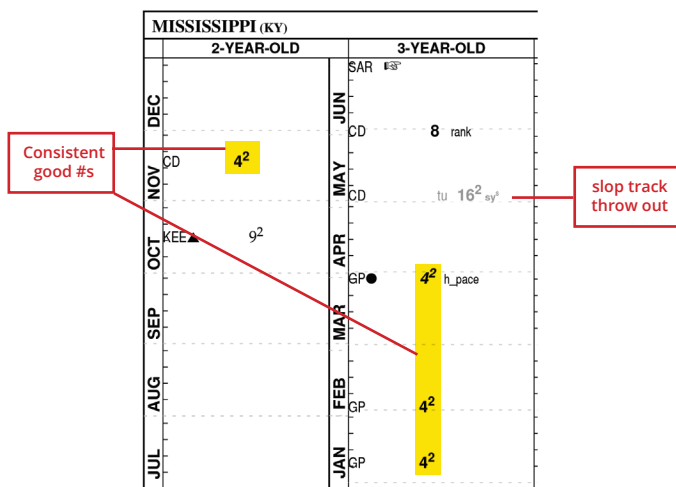

2nd by 3/4 length, 85 Beyer, 9 Rag, 4 1/2 Thoro-Graph

Beat by G2 Louisiana Derby winner **Noble Indy**

▶ WATCH RACE REPLAY (HE IS 2)

CLICK TO VIEW CHART **EQUIBASE** COMPANY

FAST PASS

ELITE SALES

SPEED FIGURES

THORO-GRAPH

LOOKING AHEAD

Mississippi was a \$700,000 2 year-old by leading sire Pioneer of the Nile that showed tremendous potential at 2 and early in his 3 year-old year. He has had several setbacks as of late but with some time, we believe he is ready to regain his form.