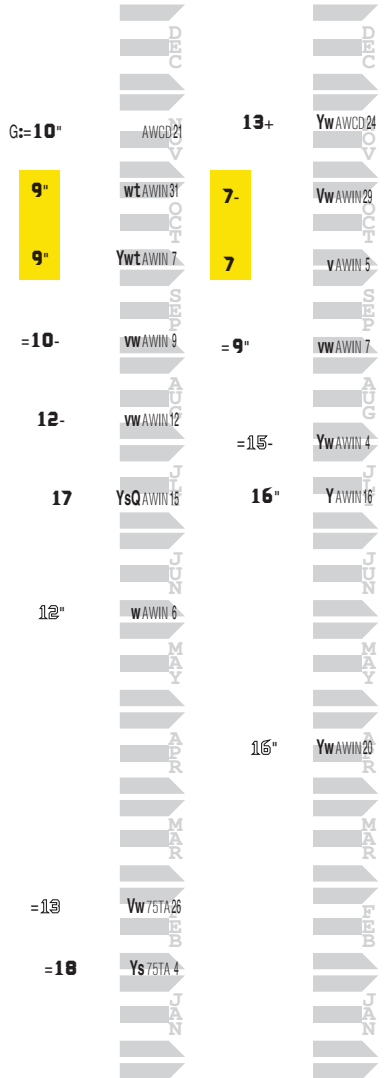

RAGOZIN

Ragozin -- The Sheets ^{TM 1040P*0}

ZAVATA
TITIA-NORTHERN SPUR-IR IN

LADY FOG HORN F 12

9 RACES 15

7 RACES 16

NICKS TO CONSIDER

Stallion Name	Farm Name	Loc	Stud Fee	Werk Nick Rating (Variant)
AIR FORCE BLUE	Ashford Stud	KY	\$20,000	A (+462%)
DECLARATION OF WAR	Ashford Stud	KY	\$25,000	A (+462%)
THE FACTOR	Lane's End Farm	KY	Pvt	A (+462%)
WAR FRONT	Claiborne Farm	KY	\$250,000	A (+462%)
ARROGATE	Juddmonte Farm	KY	\$75,000	A (+427%)
LIAM'S MAP	Lane's End Farm	KY	\$25,000	A (+427%)
WILL TAKE CHARGE	Three Chimneys Farm	KY	\$30,000	A (+427%)
DISTORTED HUMOR	Winstar Farm	KY	\$50,000	A (+312%)
MACLEAN'S MUSIC	Hill 'n' Dale	KY	\$25,000	A (+312%)
PRACTICAL JOKE	Ashford Stud	KY	\$30,000	A (+312%)
AMERICAN PHAROAH	Ashford Stud	KY	Pvt	A (+240%)
BODEMEISTER	Winstar Farm	KY	\$40,000	A (+240%)
BROKEN VOW	Pin Oak Stud	KY	\$25,000	A (+240%)
CAIRO PRINCE	Airdrie Stud	KY	\$25,000	A (+240%)
CLASSIC EMPIRE	Ashford Stud	KY	\$35,000	A (+240%)
EMPIRE MAKER	Gainesway Farm	KY	\$85,000	A (+240%)
PIONEEROF THE NILE	Winstar Farm	KY	\$110,000	A (+240%)
TIZNOW	Winstar Farm	KY	\$50,000	A (+158%)
CANDY RIDE	Lane's End Farm	KY	\$80,000	B+ (+128%)
STREET BOSS	Darley	KY	\$20,000	B+ (+105%)
STREET SENSE	Darley	KY	\$35,000	B+ (+105%)
AWESOME AGAIN	Adena Springs Kentucky	KY	Pvt	B+ (+100%)
BERNARDINI	Darley	KY	\$85,000	B+ (+100%)
DIALED IN	Darby Dan Farm	KY	\$25,000	B+ (+100%)
FLATTER	Claiborne Farm	KY	\$40,000	B+ (+100%)
GHOSTZAPPER	Adena Springs Kentucky	KY	\$85,000	B+ (+100%)
HONOR CODE	Lane's End Farm	KY	\$40,000	B+ (+100%)
MINESHAFT	Lane's End Farm	KY	\$25,000	B+ (+100%)
ORB	Claiborne Farm	KY	\$25,000	B+ (+100%)
OXBOW	Calumet Farm	KY	\$20,000	B+ (+100%)